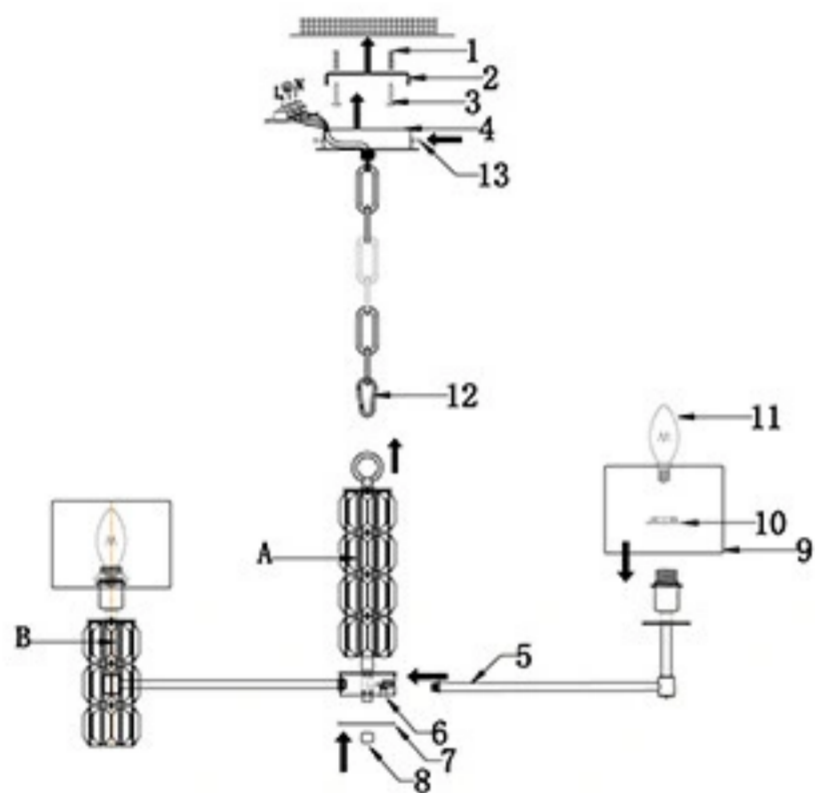

Instruction

DIA008PL-07CH

Model: DIA008PL-07CH
Collection: Diamant Crystal
Series: Talento

Ceiling Lamps