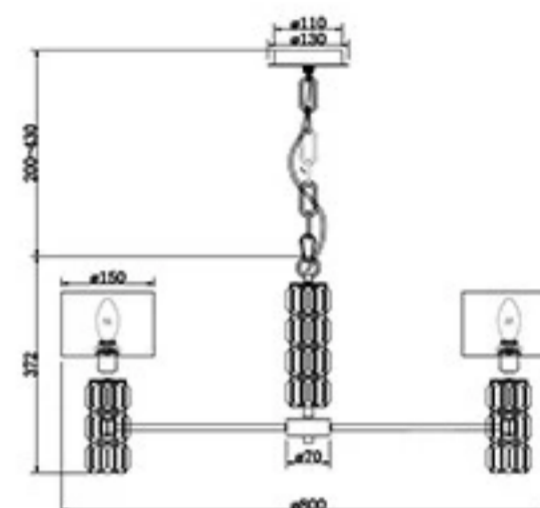

Instruction

DIA008PL-07CH

Model: DIA008PL-07CH
Collection: Diamant Crystal
Series: Talento

Ceiling Lamps